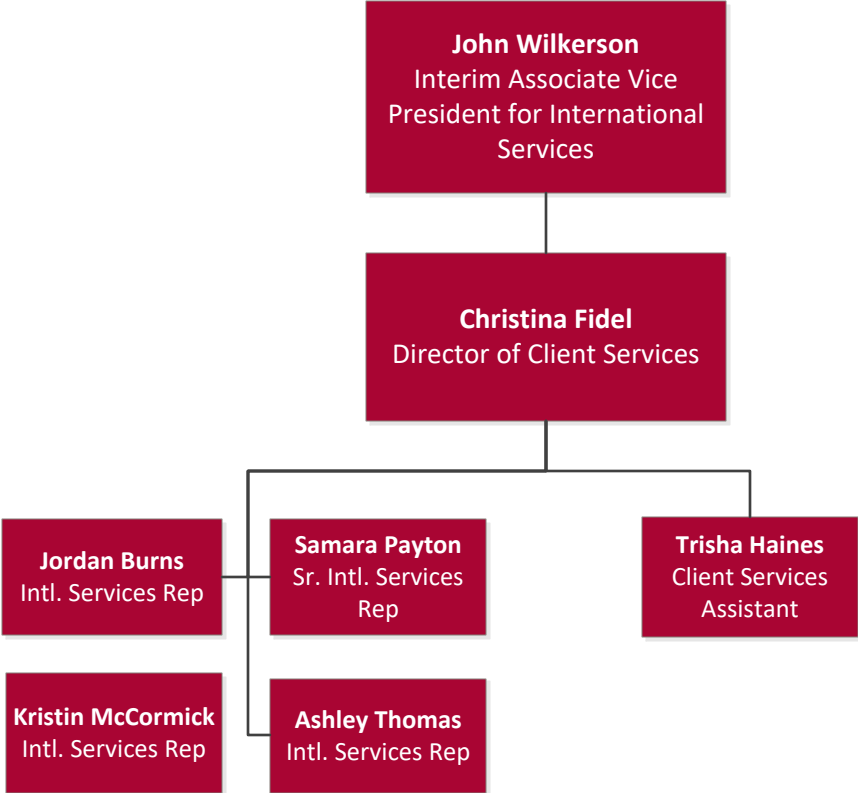

**UA Office of International Services
Client Services**